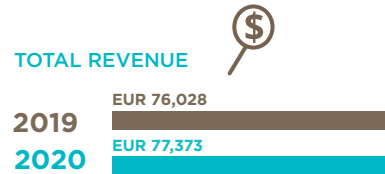

TANZANIA

IRINGA FARMERS COOPERATIVE UNION LTD

BHAG:
Processing maize into flour & add value

Outcome

2019-2020

Name: IRINGA Farmers Cooperative Union LTD (IFCU LTD)
PO BOX 247
IRINGA

Year of establishment: 1993
Commodities: maize and rice
Processing factory: no
Start Agriterra: 2019