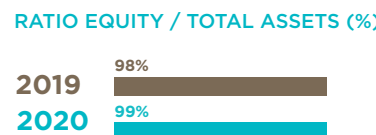

TANZANIA

IRINGA FARMERS COOPERATIVE UNION LTD

BHAG:
Processing maize into flour & add value

Outcome

2019-2020

Name: IRINGA Farmers Cooperative Union LTD (IFCU LTD)
PO BOX 247
IRINGA

Year of establishment: 1993
Commodities: maize and rice
Processing factory: no
Start Agriterra: 2019